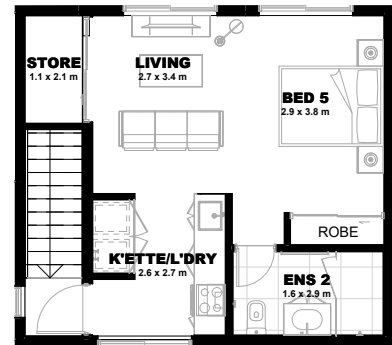

THE LOVEBIRD

5  3  2 

THE LOVEBIRD FLOOR PLAN

5 3 2

KEY STATS

Building Area inc Garage	197.5m ²
First Floor area	48m ²
Alfresco + Porch	35.5m ²
Total Area	281m ²

BOUNDARY 29.99 m

FIRST FLOOR PLAN