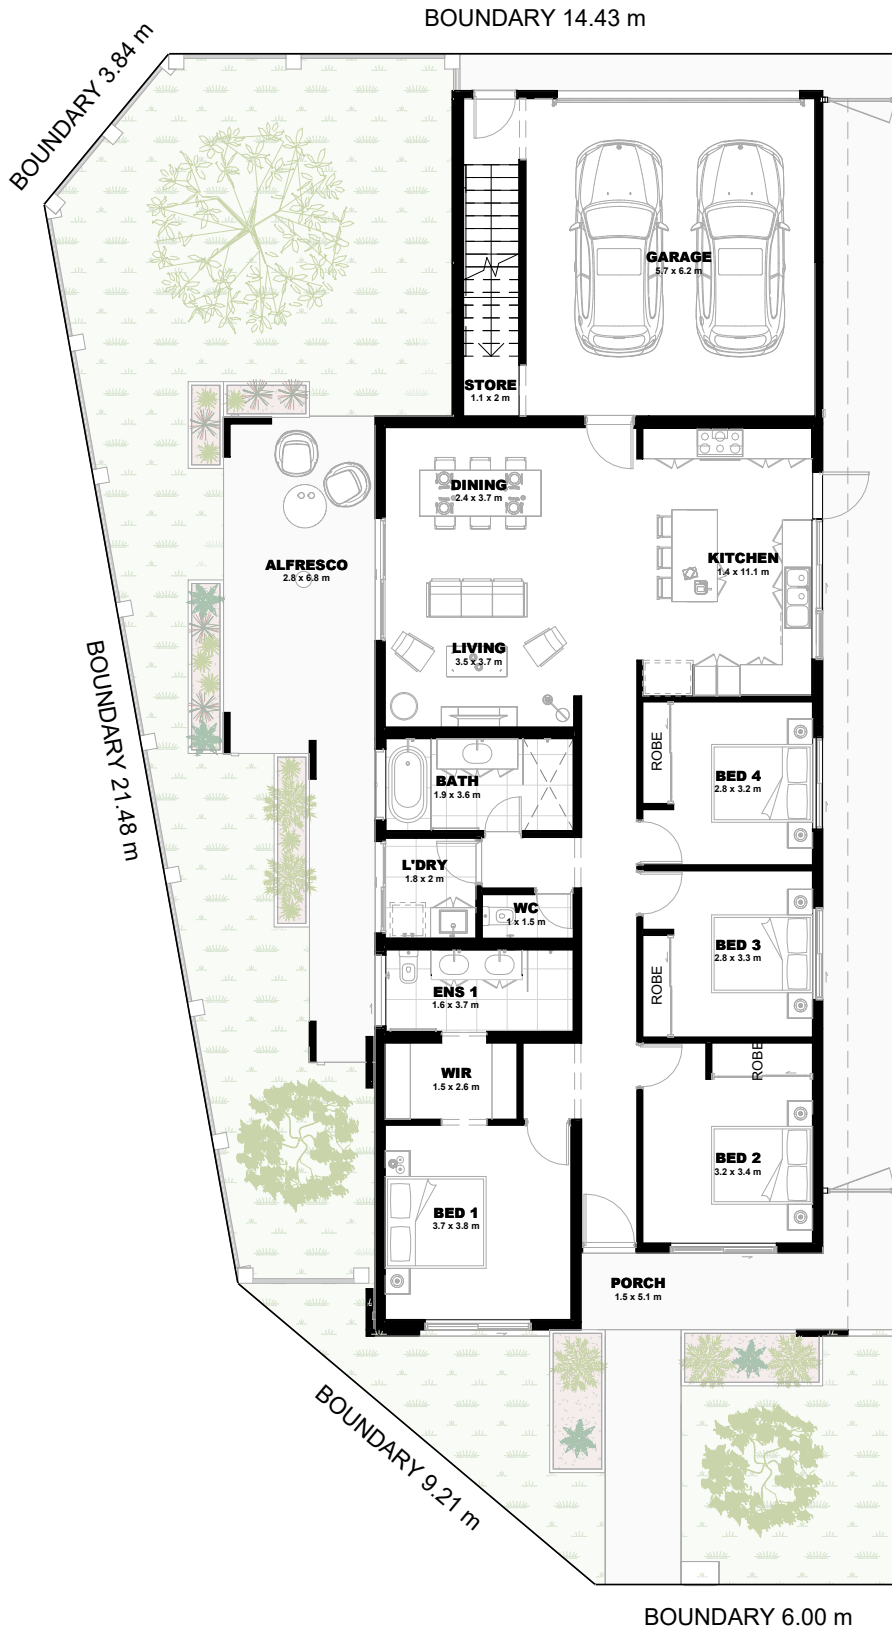

THE LOVEBIRD

5  3  2 

THE LOVEBIRD FLOOR PLAN

5 3 2

KEY STATS

Building Area inc Garage	197.5m ²
First Floor area	48m ²
Alfresco + Porch	35.5m ²
Total Area	281m ²

BOUNDARY 29.99 m

FIRST FLOOR PLAN